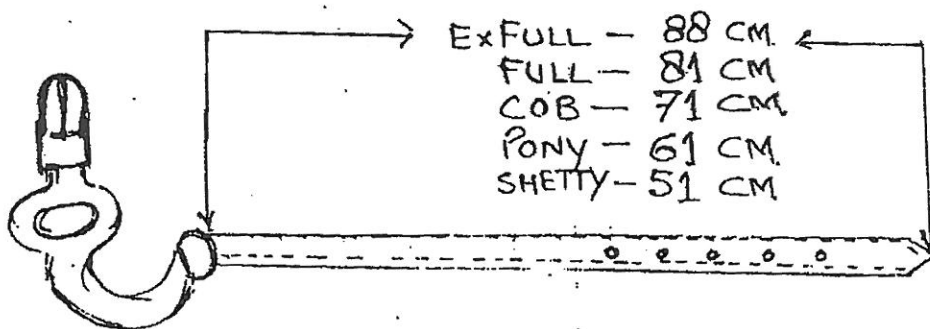

SINGLE HARNESS SET

SINGLED

EXFULL - 76 CM.
FULL - 66 CM
COB - 56 CM
PONY - 46 CM
SHETTY - 40 CM

6/8" Alpaca in Girth Center
1.5 CM. Distance Buckle to Alpaca

EXFULL }
FULL } 32 M.M
COB }
PONY - 29 MM
SHETTY - 25 M.M.

EXFULL }
FULL } 23 M.M
COB }
PONY - 19 M.M
SHETTY

EXFULL ?
FULL } 35 CM
COB }
PONY - 30 CM
SHETTY - 26 CM

EXFULL - 45 CM
FULL - 40 CM
COB - 33 CM
PONY - 30 CM
SHETTY - 24 1/2 CM

Ex FULL - 235 cm
FULL - 225 cm
COB - 210 cm
PONY - 190 cm
SHETTY - 170 cm

Ex FULL - 135 cm
FULL - 125 cm
COB - 110 cm
PONY - 90 cm
SHETTY - 85 cm

EX Full - 930 CM } 23 M.M.
Full - 900 CM }
C&B - 850 CM }
→ Pony - 720 CM } 13 M.M.
SHIETY - 650 CM }