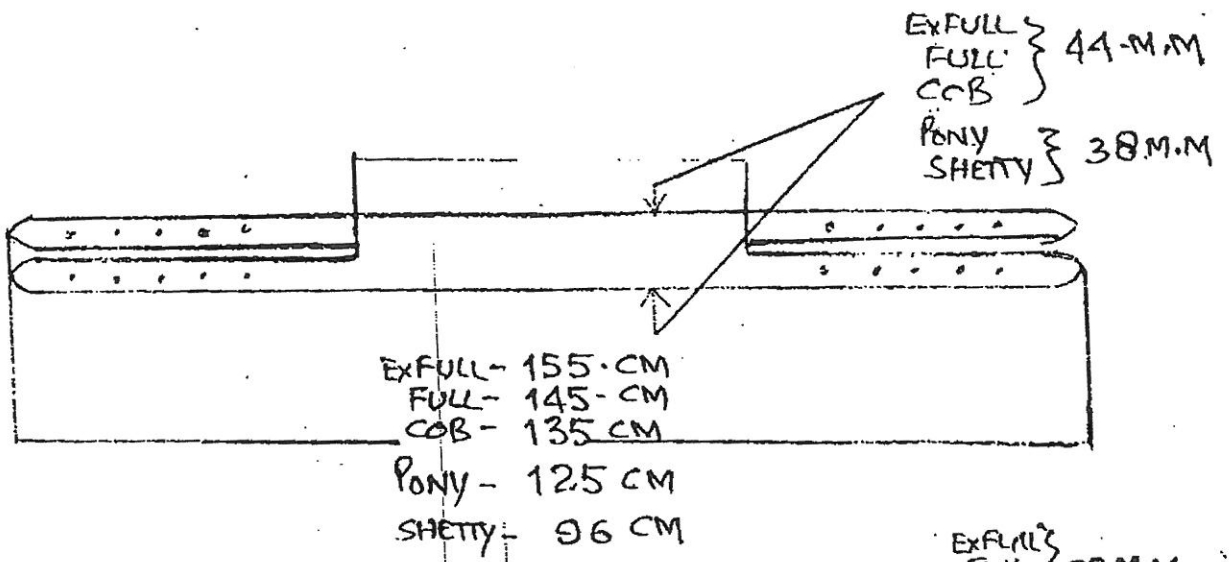

SINGLE HARNESS SET

SINGLED

EXFULL - 76 CM.
FULL - 66 CM
COB - 56 CM
PONY - 46 CM
SHETTY - 40 CM

6/8" Alpaca in Girth Center
1.5 CM. Distance Buckle to Alpaca

EXFULL }
FULL } 32 M.M
COB }
PONY - 29 MM
SHETTY - 25 M.M.

EXFULL }
FULL } 23 M.M
COB }
PONY - 19 M.M
SHETTY

EXFULL ?
FULL } 35 CM
COB }
PONY - 30 CM
SHETTY - 26 CM

EXFULL - 45 CM
FULL - 40 CM
COB - 33 CM
PONY - 30 CM
SHETTY - 24 1/2 CM

Ex FULL - 235 cm
FULL - 225 cm
COB - 210 cm
PONY - 190 cm
SHETTY - 170 cm

Ex FULL - 135 cm
FULL - 125 cm
COB - 110 cm
PONY - 90 cm
SHETTY - 85 cm

EX Full - 930 CM } 23 M.M.
Full - 900 CM }
C&B - 850 CM }
→ Pony - 720 CM } 13 M.M.
SHIETY - 650 CM }