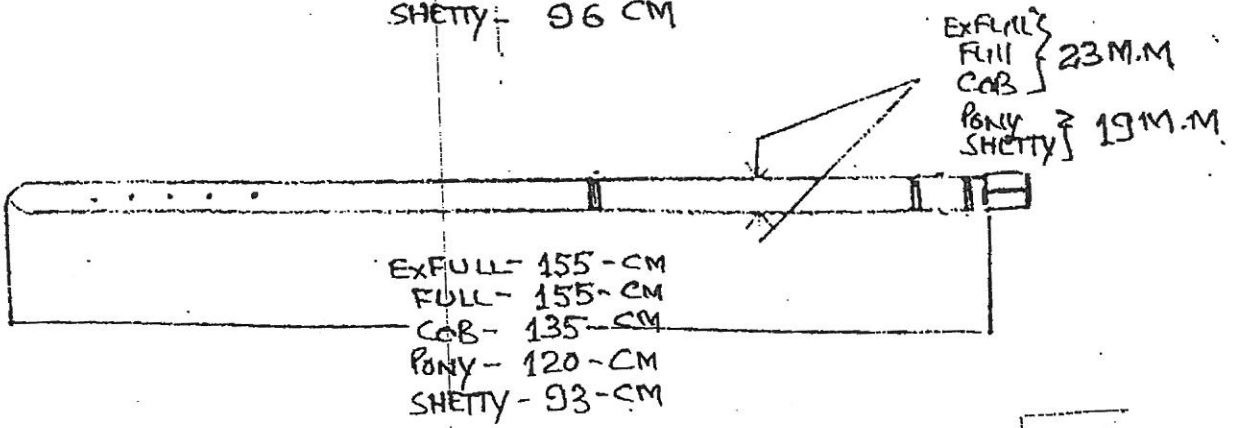

SINGLE HARNESS SET

SINGLED

EXFULL - 76 CM.
FULL - 66 CM
COB - 56 CM
PONY - 46 CM
SHETTY - 40 CM

6/8" Alpaca in Girth Center
1.5 CM. Distance Buckle to Alpaca

EXFULL }
FULL } 32 M.M
COB }
PONY - 29 MM
SHETTY - 25 M.M.

EXFULL }
FULL } 23 M.M
COB }
PONY - 19 M.M
SHETTY

EXFULL ?
FULL } 35 CM
COB }
PONY - 30 CM
SHETTY - 26 CM

EXFULL - 45 CM
FULL - 40 CM
COB - 33 CM
PONY - 30 CM
SHETTY - 24 1/2 CM

Ex FULL - 235 cm
FULL - 225 cm
COB - 210 cm
PONY - 190 cm
SHETTY - 170 cm

Ex FULL - 135 cm
FULL - 125 cm
COB - 110 cm
PONY - 90 cm
SHETTY - 85 cm

EX Full - 930 CM } 23 M.M.
Full - 900 CM }
C&B - 850 CM }
→ Pony - 720 CM } 13 M.M.
SHIETY - 650 CM }