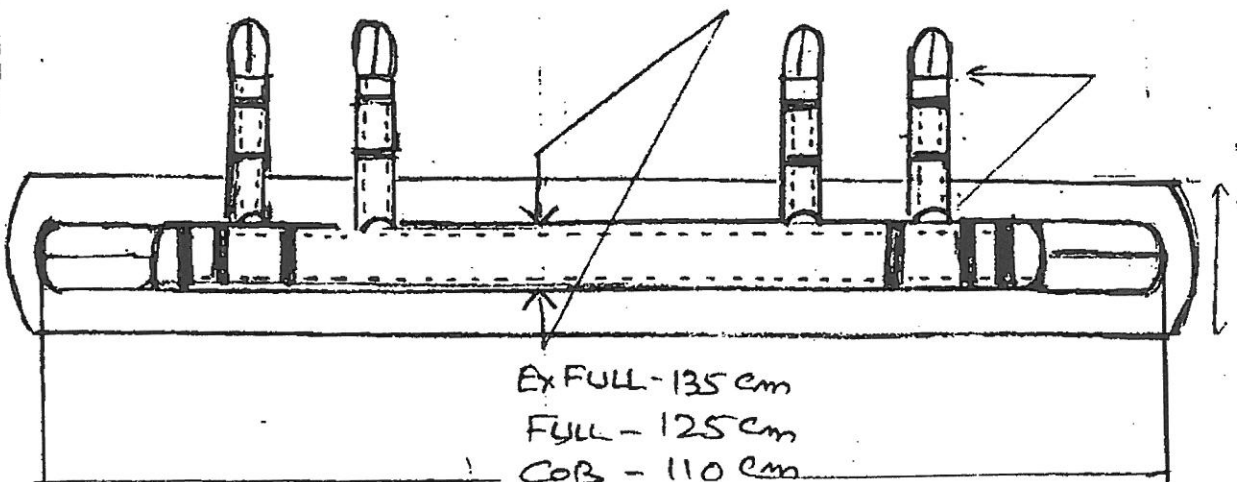

SINGLE HARNESS SET

SINGLED

EXFULL - 76 CM.
FULL - 66 CM
COB - 56 CM
PONY - 46 CM
SHETTY - 40 CM

6/8" Alpaca in Girth Center
1.5 CM. Distance Buckle to Alpaca

EXFULL }
FULL } 32 M.M
COB }
PONY - 29 MM
SHETTY - 25 M.M.

EXFULL }
FULL } 23 M.M
COB }
PONY - 19 M.M
SHETTY

EXFULL ?
FULL } 35 CM
COB }
PONY - 30 CM
SHETTY - 26 CM

EXFULL - 45 CM
FULL - 40 CM
COB - 33 CM
PONY - 30 CM
SHETTY - 24 1/2 CM

Ex FULL - 235 cm
FULL - 225 cm
COB - 210 cm
PONY - 190 cm
SHETTY - 170 cm

Ex FULL - 135 cm
FULL - 125 cm
COB - 110 cm
PONY - 90 cm
SHETTY - 85 cm

EX Full - 930 CM } 23 M.M.
Full - 900 CM }
C&B - 850 CM }
→ Pony - 720 CM } 13 M.M.
SHIETY - 650 CM }