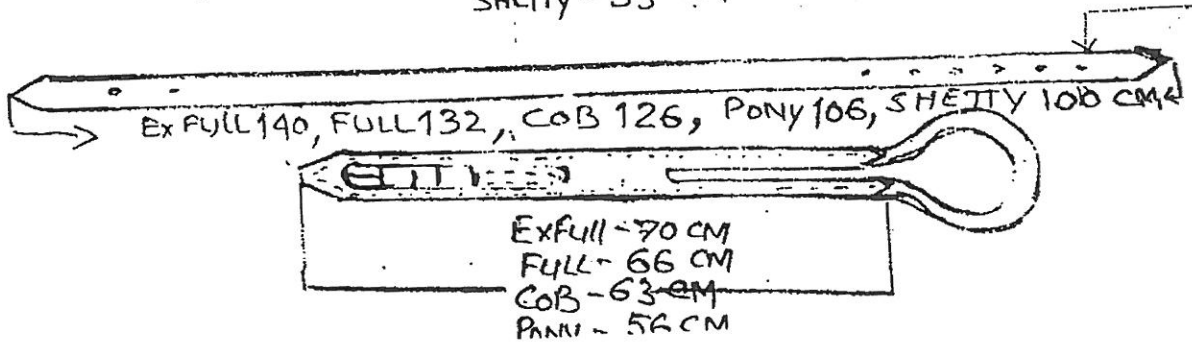

SINGLE HARNESS SET

SINGLED

EXFULL - 76 CM.
FULL - 66 CM
COB - 56 CM
PONY - 46 CM
SHETTY - 40 CM

6/8" Alpaca in Girth Center
1.5 CM. Distance Buckle to Alpaca

EXFULL }
FULL } 32 M.M
COB }
PONY - 29 MM
SHETTY - 25 M.M.

EXFULL }
FULL } 23 M.M
COB }
PONY - 19 M.M
SHETTY

EXFULL ?
FULL } 35 CM
COB }
PONY - 30 CM
SHETTY - 26 CM

EXFULL - 45 CM
FULL - 40 CM
COB - 33 CM
PONY - 30 CM
SHETTY - 24 1/2 CM

Ex FULL - 235 cm
FULL - 225 cm
COB - 210 cm
PONY - 190 cm
SHETTY - 170 cm

Ex FULL - 135 cm
FULL - 125 cm
COB - 110 cm
PONY - 90 cm
SHETTY - 85 cm

EX Full - 930 CM } 23 M.M.
Full - 900 CM }
C&B - 850 CM }
→ Pony - 720 CM } 13 M.M.
SHIETY - 650 CM }