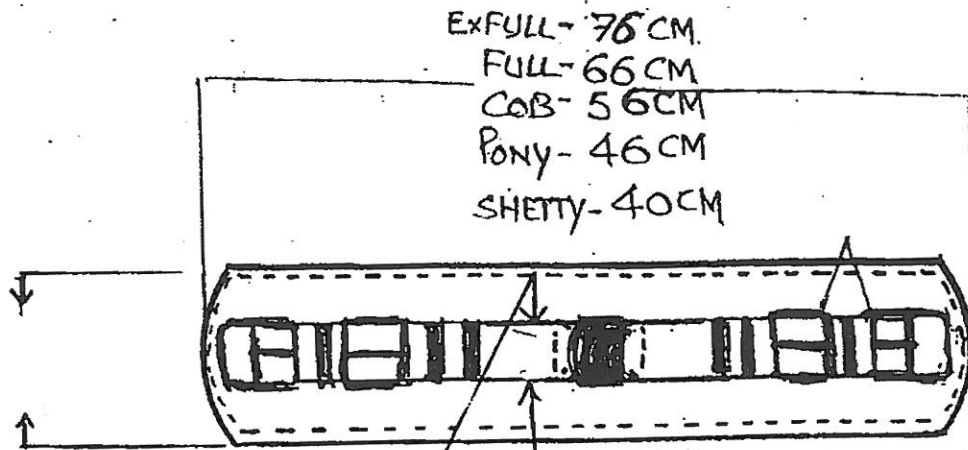

SINGLE HARNESS SET

SINGLED

EXFULL - 76 CM.
FULL - 66 CM
COB - 56 CM
PONY - 46 CM
SHETTY - 40 CM

6/8" Alpaca in Girth Center
1.5 CM. Distance Buckle to Alpaca

EXFULL }
FULL } 32 M.M
COB }
PONY - 29 MM
SHETTY - 25 M.M.

EXFULL }
FULL } 23 M.M
COB }
PONY - 19 M.M
SHETTY

EXFULL ?
FULL } 35 CM
COB }
PONY - 30 CM
SHETTY - 26 CM

EXFULL - 45 CM
FULL - 40 CM
COB - 33 CM
PONY - 30 CM
SHETTY - 24 1/2 CM

Ex FULL - 235 cm
FULL - 225 cm
COB - 210 cm
PONY - 190 cm
SHETTY - 170 cm

Ex FULL - 135 cm
FULL - 125 cm
COB - 110 cm
PONY - 90 cm
SHETTY - 85 cm

EX Full - 930 CM } 23 M.M.
Full - 900 CM }
C&B - 850 CM }
→ Pony - 720 CM } 13 M.M.
SHIETY - 650 CM }