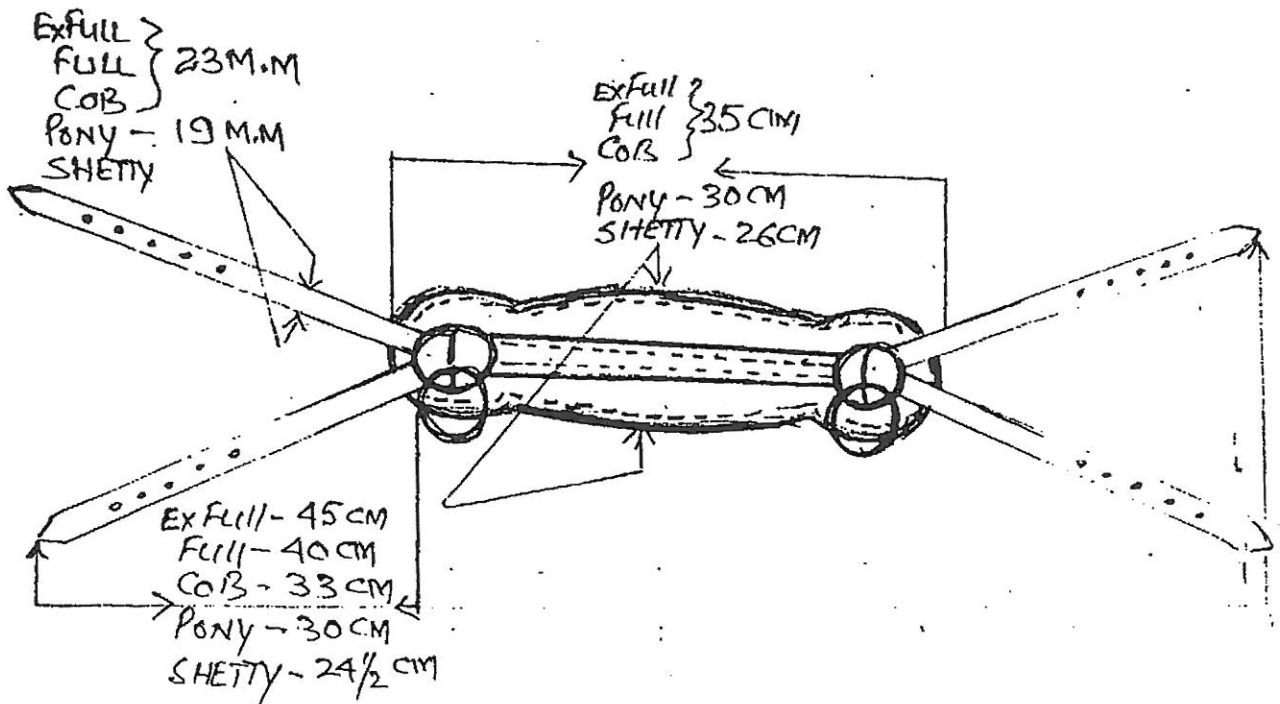

SINGLE HARNESS SET

SINGLED

EXFULL - 76 CM.
FULL - 66 CM
COB - 56 CM
PONY - 46 CM
SHETTY - 40 CM

6/8" Alpaca in Girth Center
1.5 CM. Distance Buckle to Alpaca

EXFULL }
FULL } 32 M.M
COB }
PONY - 29 MM
SHETTY - 25 M.M.

EXFULL }
FULL } 23 M.M
COB }
PONY - 19 M.M
SHETTY

EXFULL ?
FULL } 35 CM
COB }
PONY - 30 CM
SHETTY - 26 CM

EXFULL - 45 CM
FULL - 40 CM
COB - 33 CM
PONY - 30 CM
SHETTY - 24 1/2 CM

Ex FULL - 235 cm
FULL - 225 cm
COB - 210 cm
PONY - 190 cm
SHETTY - 170 cm

Ex FULL - 135 cm
FULL - 125 cm
COB - 110 cm
PONY - 90 cm
SHETTY - 85 cm

EX Full - 930 CM } 23 M.M.
Full - 900 CM }
C&B - 850 CM }
→ Pony - 720 CM } 13 M.M.
SHIETY - 650 CM }