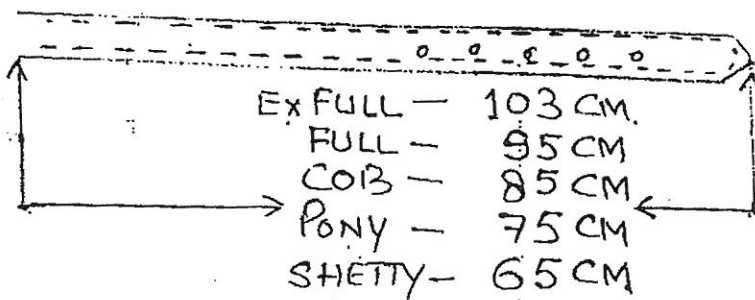

SINGLE HARNESS SET

SINGLED

EXFULL - 76 CM.
FULL - 66 CM
COB - 56 CM
PONY - 46 CM
SHETTY - 40 CM

6/8" Alpaca in Girth Center
1.5 CM. Distance Buckle to Alpaca

EXFULL }
FULL } 32 M.M
COB }
PONY - 29 MM
SHETTY - 25 M.M.

EXFULL }
FULL } 23 M.M
COB }
PONY - 19 M.M
SHETTY

EXFULL ?
FULL } 35 CM
COB }
PONY - 30 CM
SHETTY - 26 CM

EXFULL - 45 CM
FULL - 40 CM
COB - 33 CM
PONY - 30 CM
SHETTY - 24 1/2 CM

Ex FULL - 235 cm
FULL - 225 cm
COB - 210 cm
PONY - 190 cm
SHETTY - 170 cm

Ex FULL - 135 cm
FULL - 125 cm
COB - 110 cm
PONY - 90 cm
SHETTY - 85 cm

EX Full - 930 CM } 23 M.M.
Full - 900 CM }
C&B - 850 CM }
→ Pony - 720 CM } 13 M.M.
SHIETY - 650 CM }