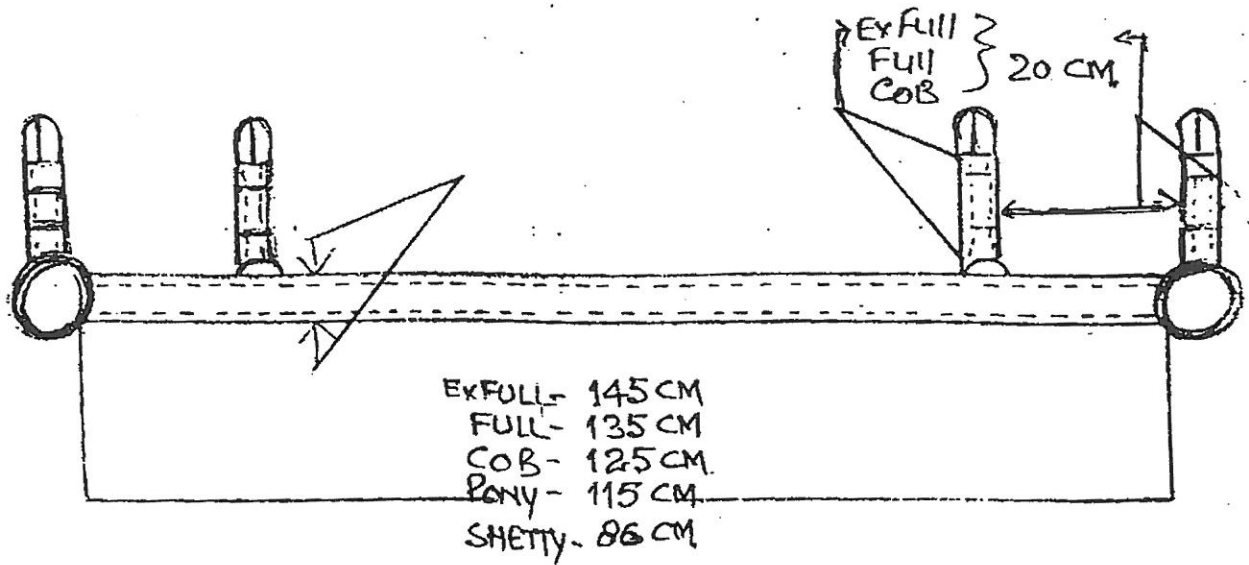

SINGLE HARNESS SET

SINGLED

EXFULL - 76 CM.
FULL - 66 CM
COB - 56 CM
PONY - 46 CM
SHETTY - 40 CM

6/8" Alpaca in Girth Center
1.5 CM. Distance Buckle to Alpaca

EXFULL }
FULL } 32 M.M
COB }
PONY - 29 MM
SHETTY - 25 M.M.

EXFULL }
FULL } 23 M.M
COB }
PONY - 19 M.M
SHETTY

EXFULL ?
FULL } 35 CM
COB }
PONY - 30 CM
SHETTY - 26 CM

EXFULL - 45 CM
FULL - 40 CM
COB - 33 CM
PONY - 30 CM
SHETTY - 24 1/2 CM

Ex FULL - 235 cm
FULL - 225 cm
COB - 210 cm
PONY - 190 cm
SHETTY - 170 cm

Ex FULL - 135 cm
FULL - 125 cm
COB - 110 cm
PONY - 90 cm
SHETTY - 85 cm

EX Full - 930 CM } 23 M.M.
Full - 900 CM }
C&B - 850 CM }
→ Pony - 720 CM } 13 M.M.
SHIETY - 650 CM }